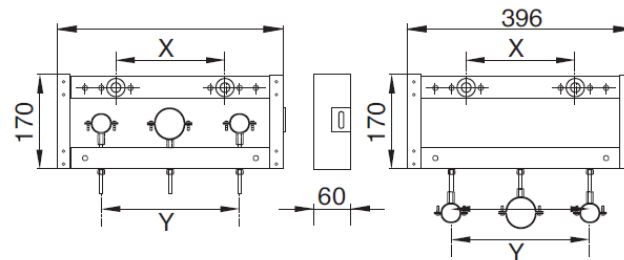

Universal module for masonry walls **IDEAFIX *BIDET and BASIN***

X= 130 - 180 - 230 - 280

Y= 80 - 100 - 160 - 240 - 300

Configurazione Lavabo

Configurazione Bidet

Field of application

- In wall installation
- Masonry wall installation
- Wall hung bidet and basin

Features

- Universal modul for bidet and basin
- Simple installation, only adjustment required based on the height over the floor of the sanitarries.

Item

20.19 IDEAFIX Bidet and Basin