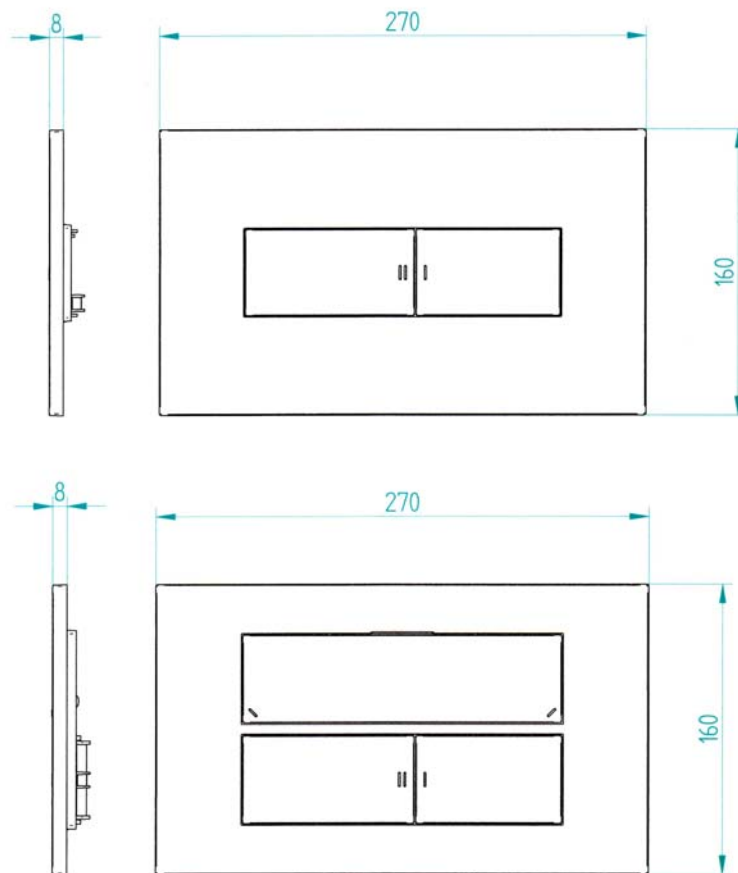

Control plates for in wall cisterns IDEA/IDEA BLU

Field of application

- In wall cisterns IDEA/IDEA BLU
- Modules or masonry walls IDEAFIX/IDEAFIX BLU
- Modules for light walls IDEALITE/IDEALITE BLU

Features

- Front control plate
- Thickness 8mm
- Total and short flush push buttons
- Flap for refill of sanitizing liquid (only plate IDEA BLU)
- material: ABS

Item

20.15	Plate IDEA
20.15B	Plate IDEA BLU

N.B.: plates are available in different colours, please refer to catalogue.